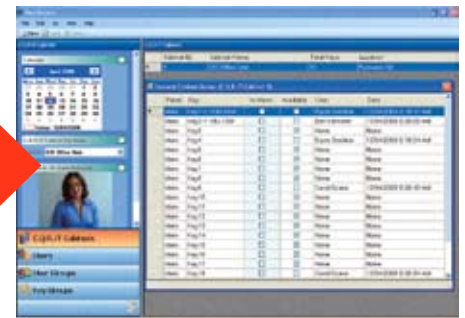

Hardware Specifications

Cabinet Capacity	Two Standard Configurations: 22 or 41 Keys	
Cabinet Expansion	Expandable to 800 key capacity	
Weight	22 Key Cabinet 22 kg 48 lbs	41 Key Cabinet 27 kg 59 lbs
External Dimensions (H x W x D)	22 Key Cabinet 680mm x 410mm x 180mm 27 " x 16 " x 7 " 41 Key Cabinet 780mm x 580mm x 180mm 31 " x 23 " x 7 "	
Access Control	PIN, Card or Biometric Interface	
Power Supply	110V or 240V - Compliant with International Standards 12V Battery Backup	
Networking	Serial (232, 485), USB or TCP/IP