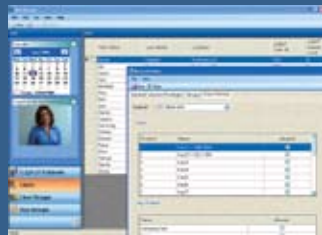

Securing Your Keys Electronically

C.Q.R.iT® – simple to use

When you need a key:

1. Enter PIN or swipe card

2. Open Door

3. Remove authorized keys

4. Access recorded

KeySecure® – intuitive key management software

Allocate, review and audit key and user activity:

Authenticate users

Record actions

Generate reports

Together – securing your facilities

Who needs C.Q.R.iT®?

- Hospitals
- Fleet Management
- Marinas
- Banks
- Utilities